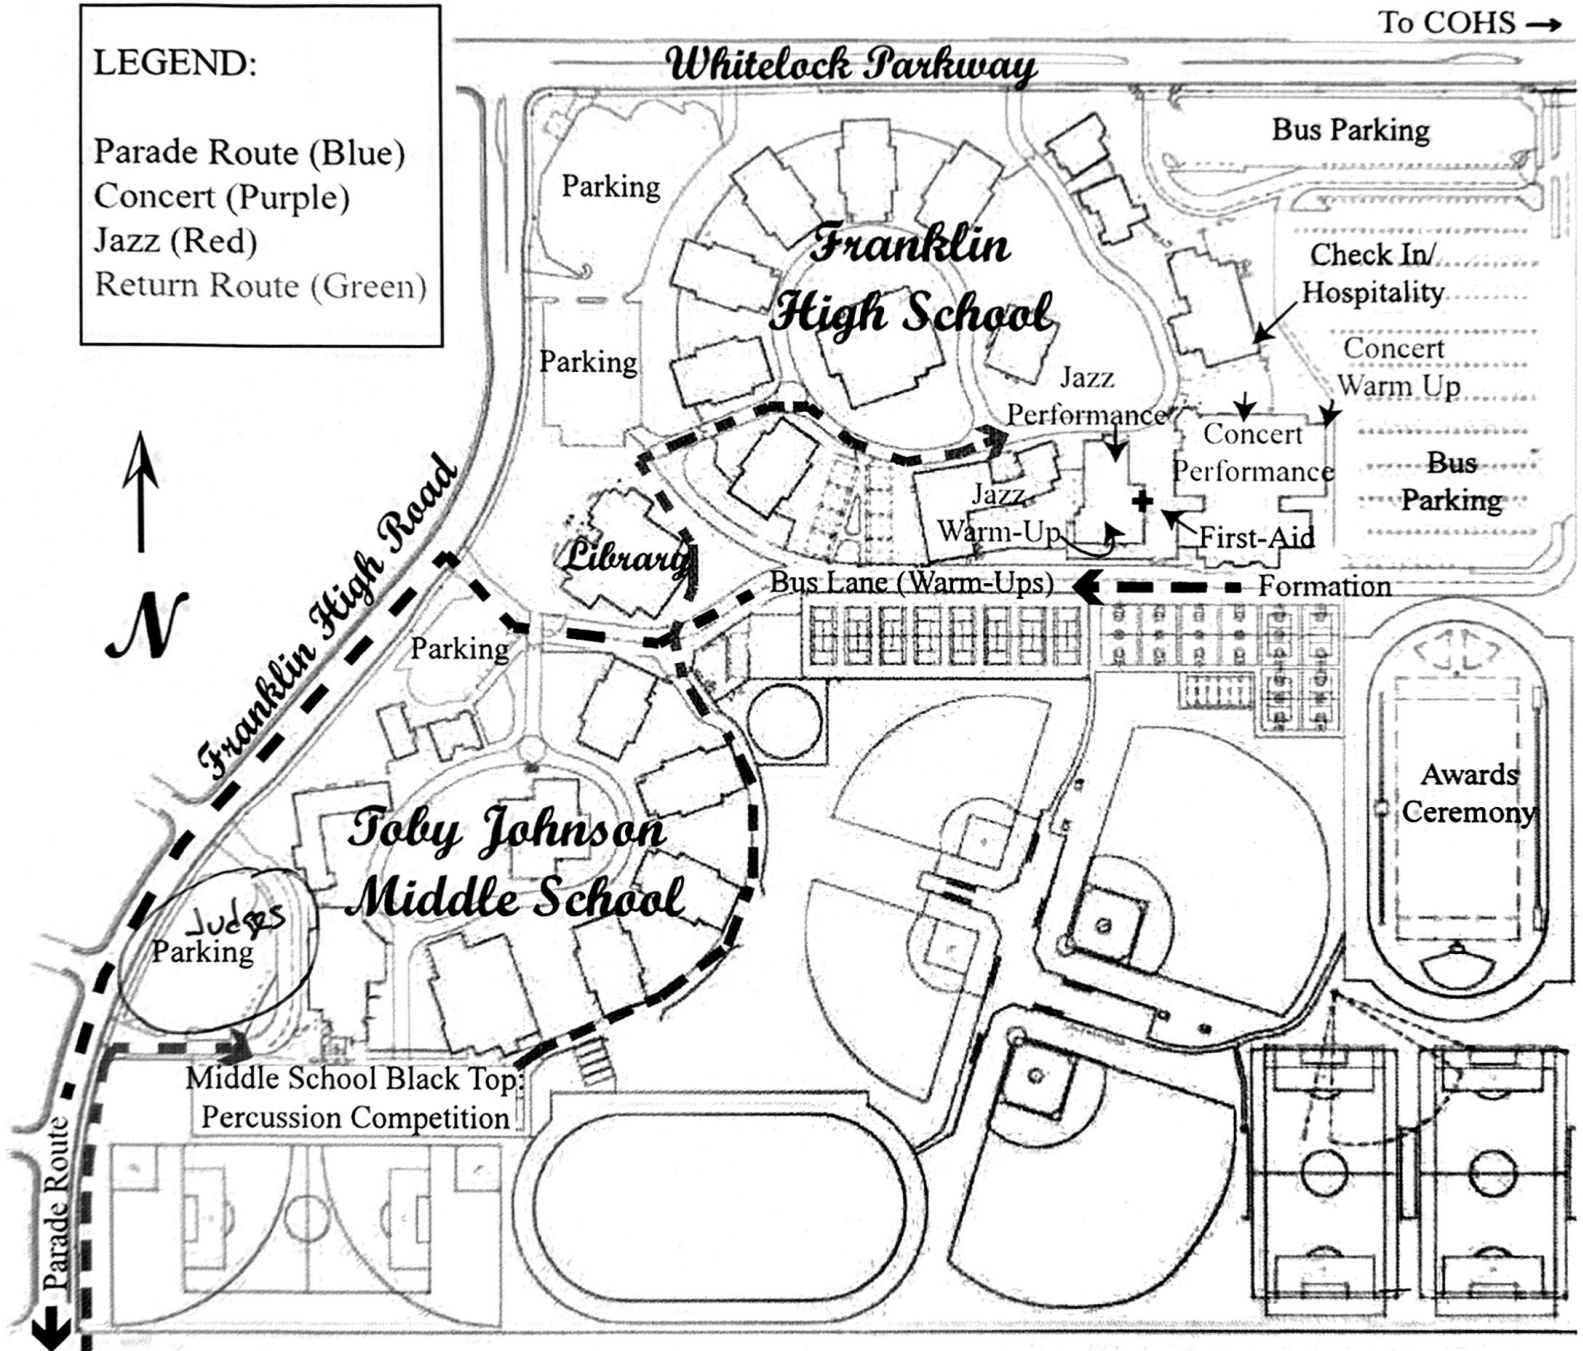

Franklin High School

6400 Whitelock Pkwy.
Elk Grove, CA 95757

LEGEND:

- Parade Route (Blue)
- Concert (Purple)
- Jazz (Red)
- Return Route (Green)

Directions to Cosumnes Oaks High School (COHS) For Field Show:

- Travel East on Whitelock Pkwy
- Turn Left on Big Horn Blvd
- Turn Right on Lotz Pkwy
- School Entrance is on your Right